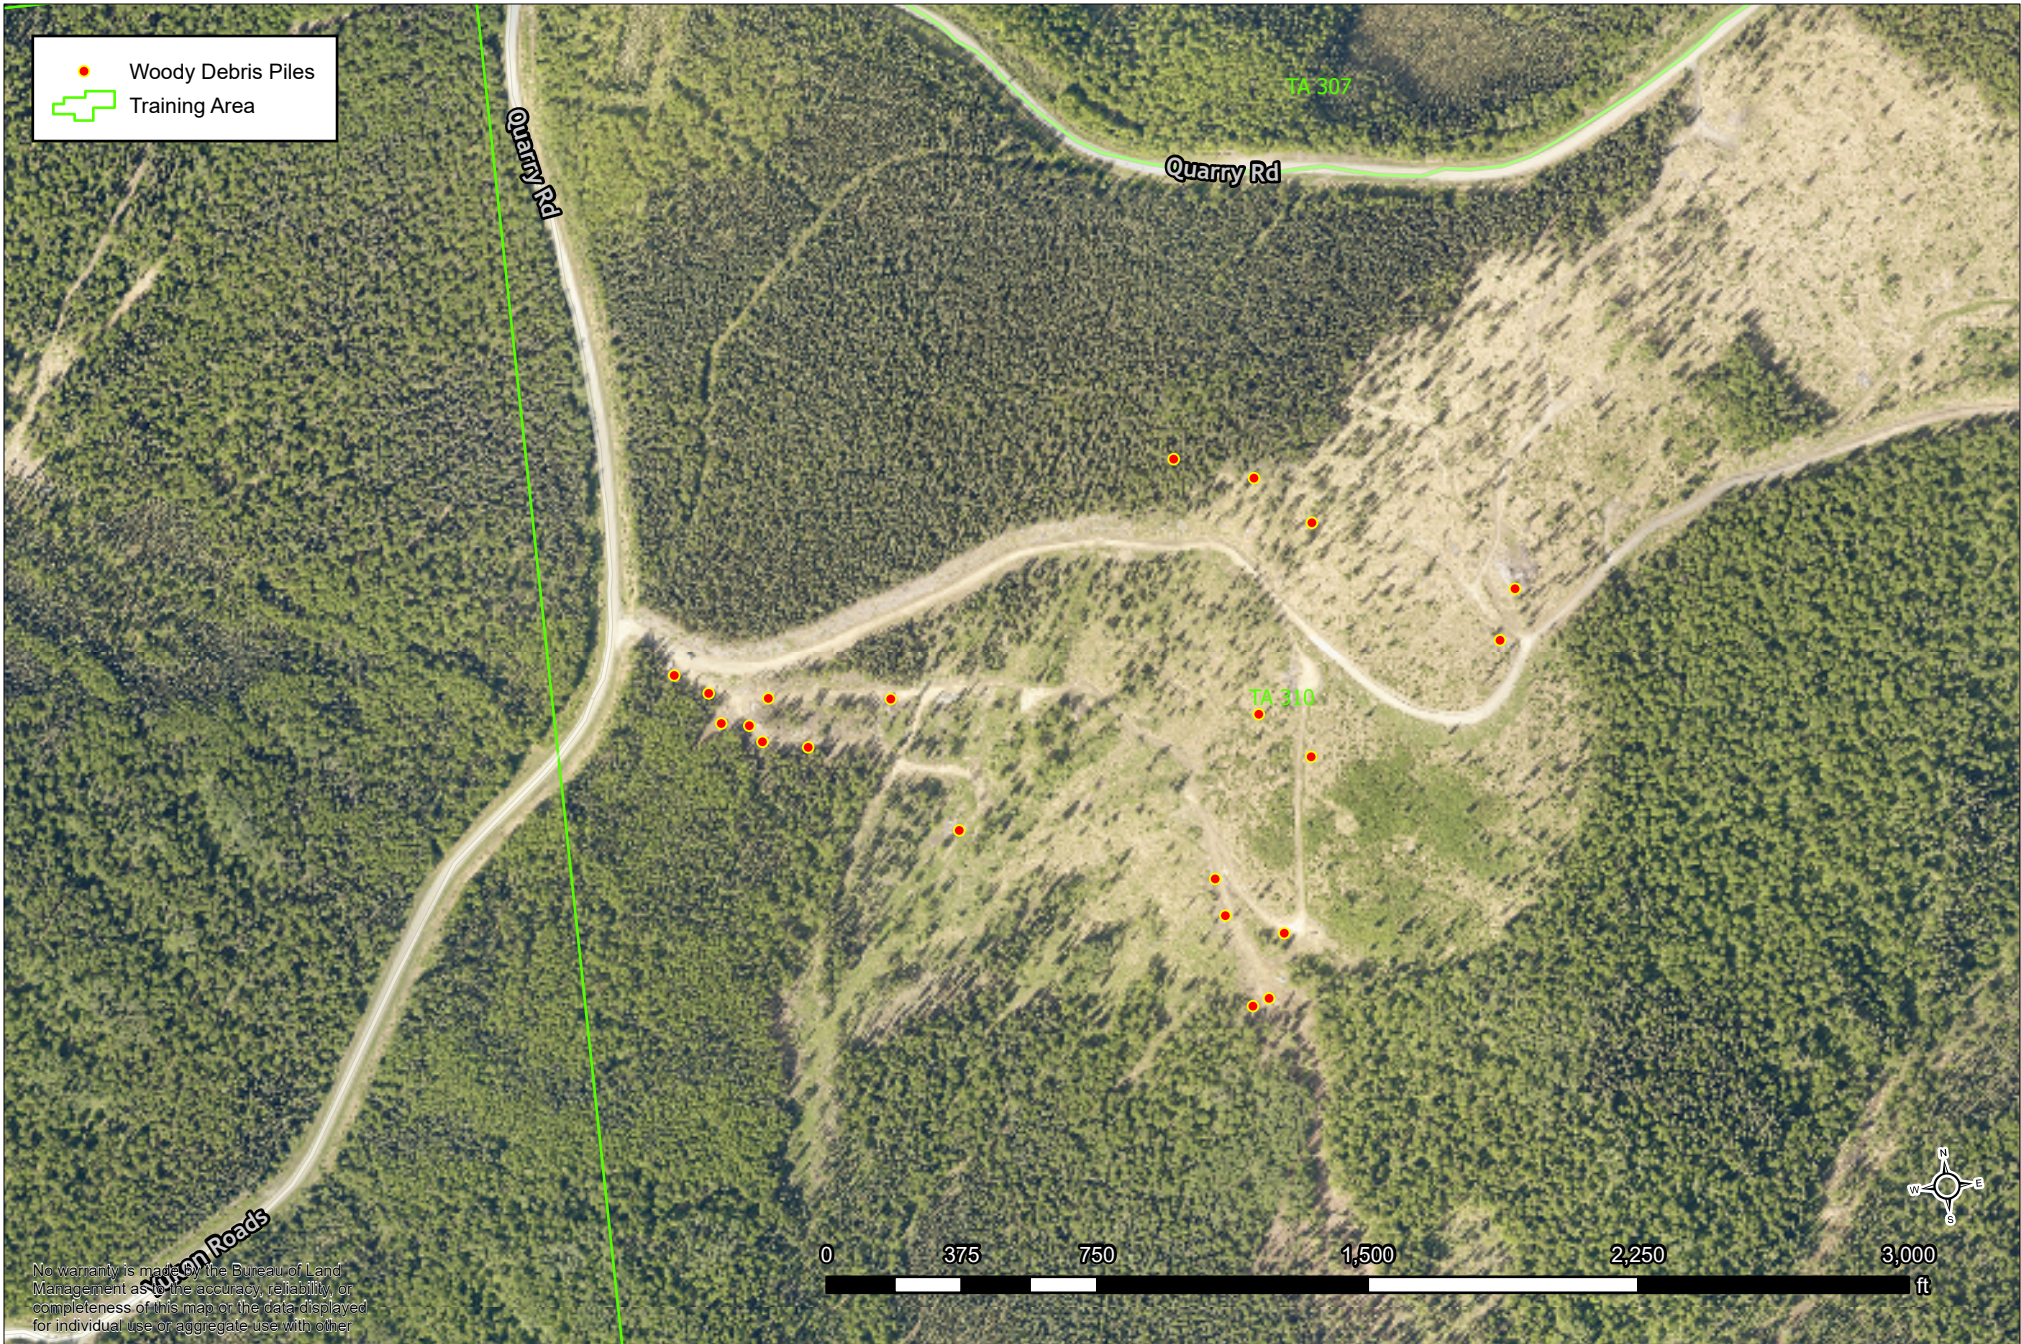

# 2024 WDP Rx - TA310 Knocanpeeover

Bureau of Land Management  
Alaska Fire Service  
1541 Gaffney Rd, PO Box 35005  
Ft. Wainwright, AK 99703  
1 (907) 356-5600

9/16/2024

No warranty is made by the Bureau of Land Management as to the accuracy, reliability, or completeness of this map or the data displayed for individual use or aggregate use with other